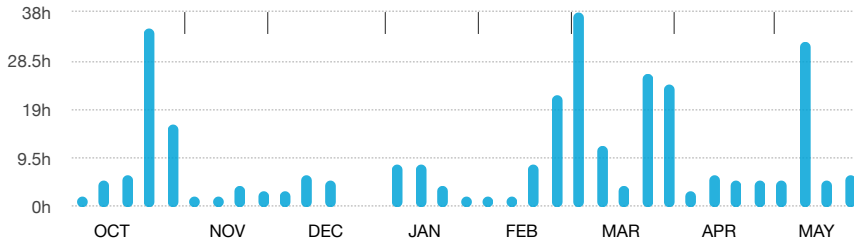

PABLO HINOJOSA NOMCOM LOG

October 25 - May 26

HOURS

TOTAL HOURS

316h

HIGHEST WEEK

38h

WEEKLY AVERAGE

9h

MONTHLY AVERAGE

40h

	MONTH	WEEK RANGE	HOURS	HR/MONTH	NOTES
1	OCT 25	2025-09-29 TO 2025-10-05	2h		
2	OCT 25	2025-10-06 TO 2025-10-12	5h		
3	OCT 25	2025-10-13 TO 2025-10-19	6h		
4	OCT 25	2025-10-20 TO 2025-10-26	35h		Onboarding ICANN 84
5	OCT 25	2025-10-27 TO 2025-11-02	16h	64h	ICANN 84
6	NOV 25	2025-11-03 TO 2025-11-09	2h		
7	NOV 25	2025-11-10 TO 2025-11-16	2h		
8	NOV 25	2025-11-17 TO 2025-11-23	4h		
9	NOV 25	2025-11-24 TO 2025-11-30	3h	11h	
10	DEC 25	2025-12-01 TO 2025-12-07	3h		
11	DEC 25	2025-12-08 TO 2025-12-14	6h		
12	DEC 25	2025-12-15 TO 2025-12-21	5h		
13	DEC 25	2025-12-22 TO 2025-12-28	0h		
14	DEC 25	2025-12-29 TO 2026-01-04	0h	14h	
15	JAN 26	2026-01-05 TO 2026-01-11	8h		Outreach
16	JAN 26	2026-01-12 TO 2026-01-18	8h		
17	JAN 26	2026-01-19 TO 2026-01-25	4h		
18	JAN 26	2026-01-26 TO 2026-02-01	2h	22h	
19	FEB 26	2026-02-02 TO 2026-02-08	2h		
20	FEB 26	2026-02-09 TO 2026-02-15	2h		
21	FEB 26	2026-02-16 TO 2026-02-22	8h		
22	FEB 26	2026-02-23 TO 2026-03-01	22h	34h	Application Review
23	MAR 26	2026-03-02 TO 2026-03-08	38h		ICANN 85
24	MAR 26	2026-03-09 TO 2026-03-15	12h		
25	MAR 26	2026-03-16 TO 2026-03-22	4h		
26	MAR 26	2026-03-23 TO 2026-03-29	26h		DEEP DIVE INTERVIEWS
27	MAR 26	2026-03-30 TO 2026-04-05	24h	104h	DEEP DIVE INTERVIEWS
28	APR 26	2026-04-06 TO 2026-04-12	3h		
29	APR 26	2026-04-13 TO 2026-04-19	6h		
30	APR 26	2026-04-20 TO 2026-04-26	5h		
31	APR 26	2026-04-27 TO 2026-05-03	5h	19h	
32	MAY 26	2026-05-04 TO 2026-05-10	5h		
33	MAY 26	2026-05-11 TO 2026-05-17	32h		Inter-Sessional
34	MAY 26	2026-05-18 TO 2026-05-24	5h		
35	MAY 26	2026-05-25 TO 2026-05-31	6h	48h	